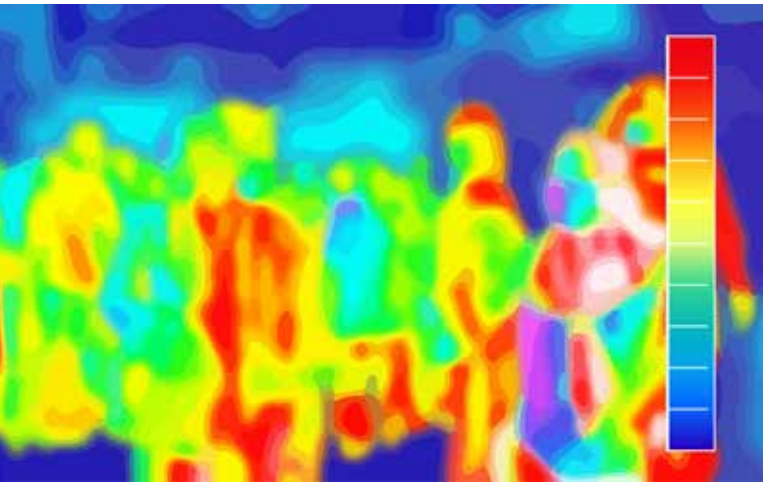

EARLY WARNING TEMPERATURE DETECTION THERMAL SOLUTIONS

Holistic service offering. Tailored solution. Expert delivery.

Gain control with Thorburn's state-of-the-art thermal detection cameras and mitigate health risks in your environment.

THE CHALLENGE

The 21st Century runs at a frenetic pace. The reality of a dense, fast-moving population is that it creates an even faster way for disease to spread.

Thorburn Security Solutions has an innovative new product to enhance preventative measures through the use of temperature detection cameras, which scan and identify elevated body temperature.

36.5 °C

OUR SOLUTION

The temperature of any person or object above absolute zero emits a small amount of infra-red (IR) radiation.

The higher the temperature, the higher the intensity of IR emitted. By comparing the differences in IR intensity between objects or people, thermal cameras can make invisible IR 'visible' through the use of heat-zone imagery. Thorburn Security Solutions with Hikvision thermal cameras guarantee levels of situational awareness across security, thermography and commercial vision. The application of temperature detection cameras are invaluable in public areas such as airports, ports, hospitals and schools for early detection.